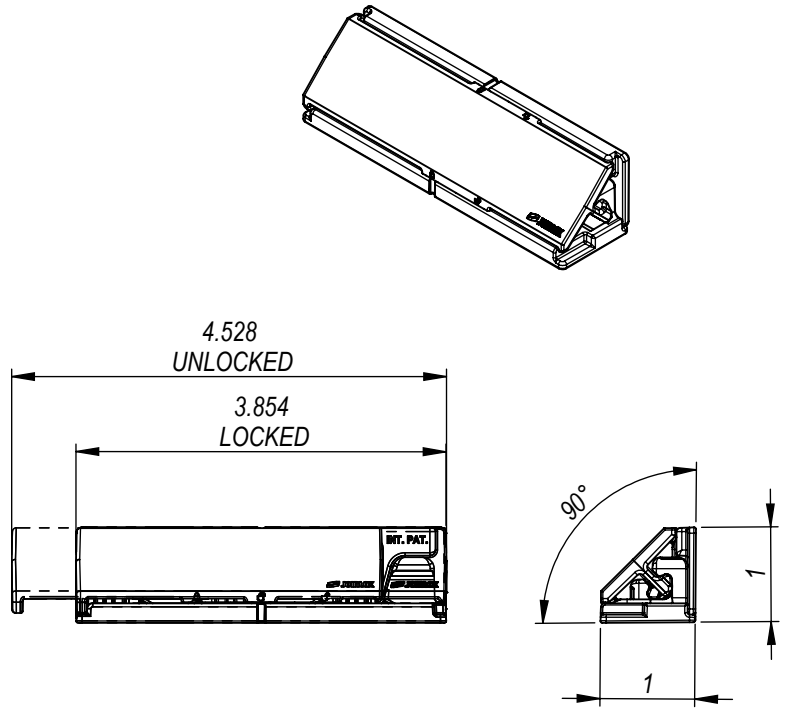

Striplox 90D 98

Rapid Assembly Systems

Mounting Data Sheet - US Version

All dimension in inches

General Dimensions

McFeely's

Professional Grade. Professional Results.

Material	High Strength Reinforced Nylon
Colour	White or Black
Fixing Method	8g screws (6x)

*Ensure sufficient screw embedment in substrate.

Mounting Dimensions