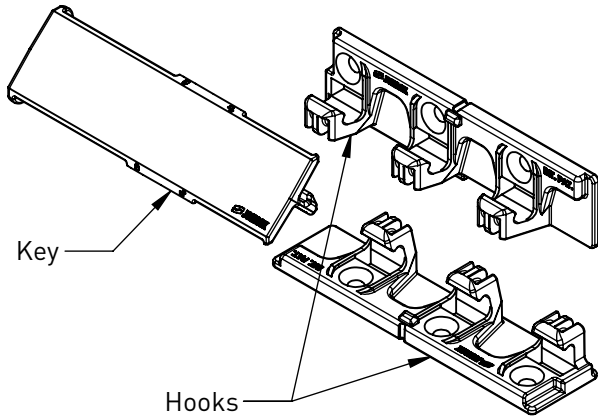

Striplox 90D 98

Rapid Assembly Systems

Mounting Data Sheet - US Version

All dimension in inches

General Dimensions

McFeely's

Professional Grade. Professional Results.

Material	High Strength Reinforced Nylon
Colour	White or Black
Fixing Method	8g screws (6x)

*Ensure sufficient screw embedment in substrate.

Mounting Dimensions