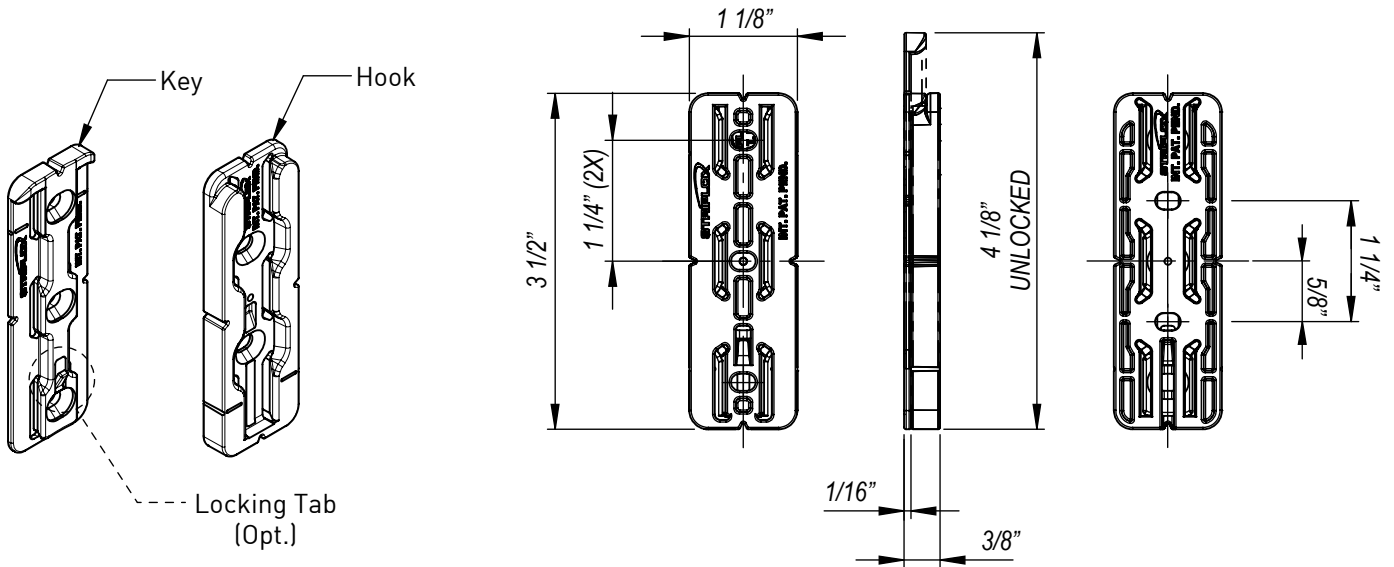

### Mounting Data Sheet - US Version

All dimension in inches

#### General Dimensions

Material	High Strength Reinforced Nylon
Colour	Black
Fixing Method	8g Screws or Glue

\*Ensure sufficient screw embedment in substrate.

#### Mounting Dimensions