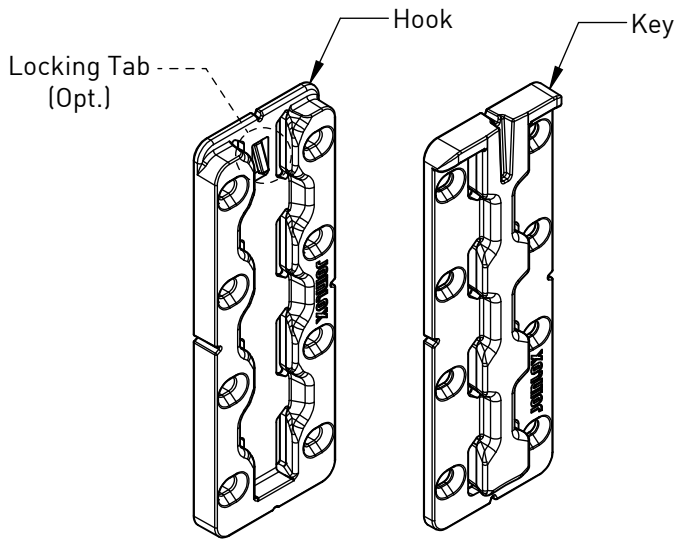

Striplox Pro 55

Rapid Assembly Systems

Mounting Data Sheet - US Version

All dimension in inches

General Dimensions

Material	High Strength Reinforced Nylon
Colour	Black
Fixing Method	8g Screws or Glue

*Ensure sufficient screw embedment in substrate.

Mounting Dimensions