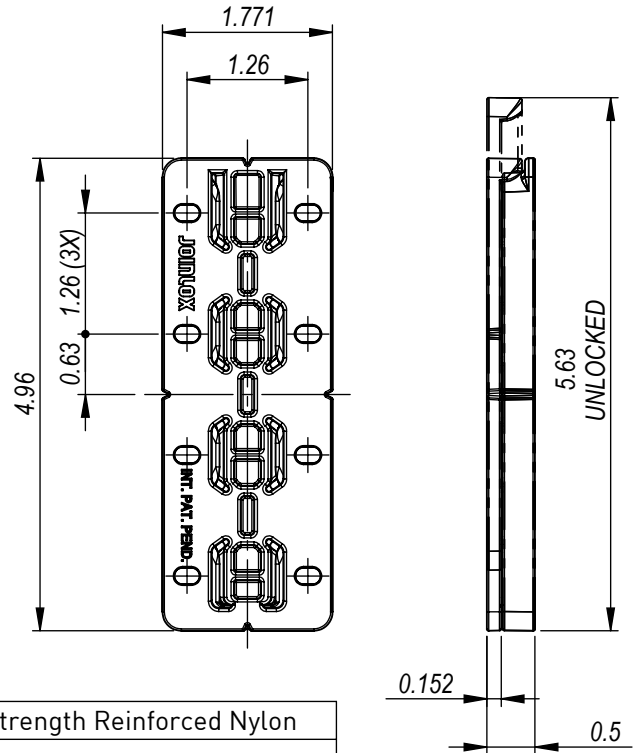

Striplox Pro 55

Rapid Assembly Systems

Mounting Data Sheet - US Version

All dimension in inches

General Dimensions

Material	High Strength Reinforced Nylon
Colour	Black
Fixing Method	8g Screws or Glue

*Ensure sufficient screw embedment in substrate.

Mounting Dimensions