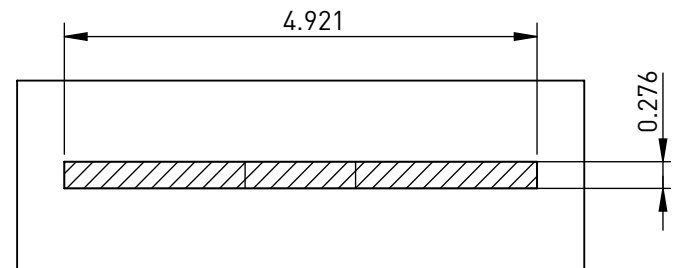

Striplox Mini 120

Rapid Assembly Systems

Mounting Data Sheet - US Version

All dimension in inches

Professional Grade. Professional Results.

General Dimensions

Material	High Strength Reinforced Nylon
Colour	Black
Fixing Method	Glue

Mounting Dimensions

Option A - Cutting Wheel

To suit 4.921 cut wheel

www.mcfeelys.com 800-443-7937
tech@mcfeelys.com

Option B - Router Cut

Option C - Biscuit Cutter

Notes:

1. Groove detail typical for both Hook and Key halves.
2. Key shown in groove.