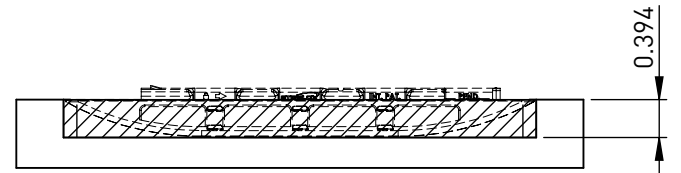

Striplox Mini 120

Rapid Assembly Systems

Mounting Data Sheet - US Version

All dimension in inches

Professional Grade. Professional Results.

General Dimensions

Material	High Strength Reinforced Nylon
Colour	Black
Fixing Method	Glue

Mounting Dimensions

Option A - Cutting Wheel

To suit 4.921 cut wheel

www.mcfeelys.com 800-443-7937
tech@mcfeelys.com

Option B - Router Cut

Option C - Biscuit Cutter

Notes:

1. Groove detail typical for both Hook and Key halves.
2. Key shown in groove.