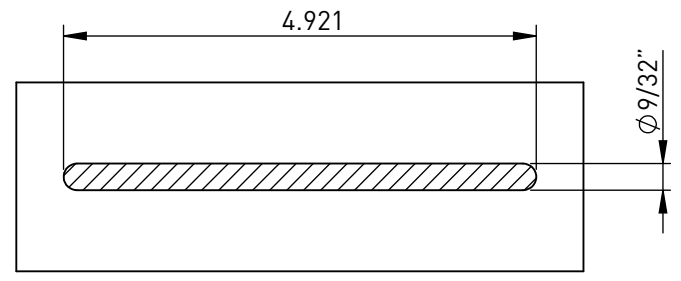

Striplox Mini 120

Rapid Assembly Systems

Mounting Data Sheet - US Version

All dimension in inches

Professional Grade. Professional Results.

General Dimensions

Material	High Strength Reinforced Nylon
Colour	Black
Fixing Method	Glue

Mounting Dimensions

Option A - Cutting Wheel

To suit 4.921 cut wheel

www.mcfeelys.com 800-443-7937
tech@mcfeelys.com

Option B - Router Cut

Option C - Biscuit Cutter

Notes:

1. Groove detail typical for both Hook and Key halves.
2. Key shown in groove.