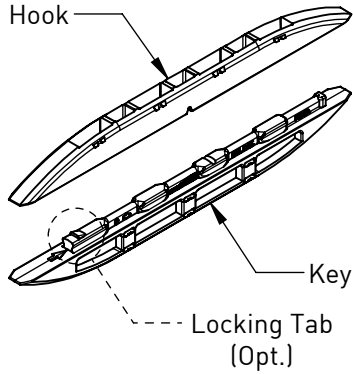

Striplox Mini 120

Rapid Assembly Systems

Mounting Data Sheet - US Version

All dimension in inches

Professional Grade. Professional Results.

General Dimensions

Material	High Strength Reinforced Nylon
Colour	Black
Fixing Method	Glue

Mounting Dimensions

Option A - Cutting Wheel

To suit 4.921 cut wheel

www.mcfeelys.com 800-443-7937
tech@mcfeelys.com

Option B - Router Cut

Option C - Biscuit Cutter

Notes:

1. Groove detail typical for both Hook and Key halves.
2. Key shown in groove.