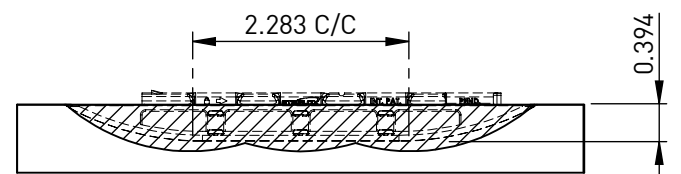

Striplox Mini 120

Rapid Assembly Systems

Mounting Data Sheet - US Version

All dimension in inches

Professional Grade. Professional Results.

General Dimensions

Material	High Strength Reinforced Nylon
Colour	Black
Fixing Method	Glue

Mounting Dimensions

Option A - Cutting Wheel

To suit 4.921 cut wheel

www.mcfeelys.com 800-443-7937
tech@mcfeelys.com

Option B - Router Cut

Option C - Biscuit Cutter

Notes:

1. Groove detail typical for both Hook and Key halves.
2. Key shown in groove.