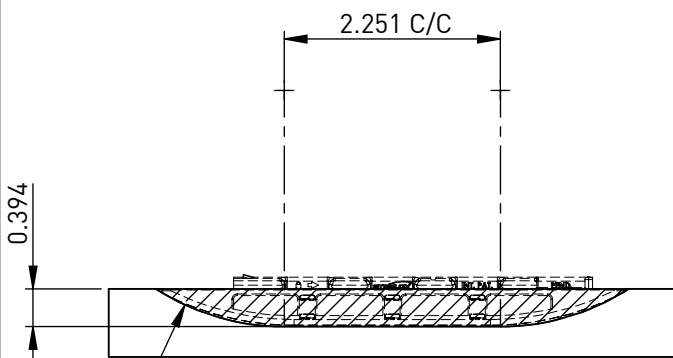

Striplox Mini 120

Rapid Assembly Systems

Mounting Data Sheet - US Version

All dimension in inches

Professional Grade. Professional Results.

General Dimensions

Material	High Strength Reinforced Nylon
Colour	Black
Fixing Method	Glue

Mounting Dimensions

Option A - Cutting Wheel

To suit 4.921 cut wheel

www.mcfeelys.com 800-443-7937
tech@mcfeelys.com

Option B - Router Cut

Option C - Biscuit Cutter

Notes:

1. Groove detail typical for both Hook and Key halves.
2. Key shown in groove.