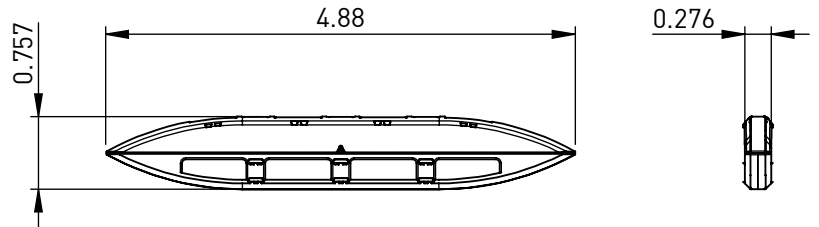

Striplox Mini 120

Rapid Assembly Systems

Mounting Data Sheet - US Version

All dimension in inches

Professional Grade. Professional Results.

General Dimensions

Material	High Strength Reinforced Nylon
Colour	Black
Fixing Method	Glue

Mounting Dimensions

Option A - Cutting Wheel

To suit 4.921 cut wheel

www.mcfeelys.com 800-443-7937
tech@mcfeelys.com

Option B - Router Cut

Option C - Biscuit Cutter

Notes:

1. Groove detail typical for both Hook and Key halves.
2. Key shown in groove.