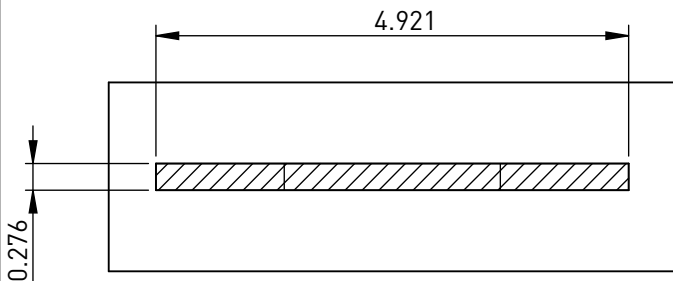

Striplox Mini 120

Rapid Assembly Systems

Mounting Data Sheet - US Version

All dimension in inches

Professional Grade. Professional Results.

General Dimensions

Material	High Strength Reinforced Nylon
Colour	Black
Fixing Method	Glue

Mounting Dimensions

Option A - Cutting Wheel

To suit 4.921 cut wheel

www.mcfeelys.com 800-443-7937
tech@mcfeelys.com

Option B - Router Cut

Option C - Biscuit Cutter

Notes:

1. Groove detail typical for both Hook and Key halves.
2. Key shown in groove.