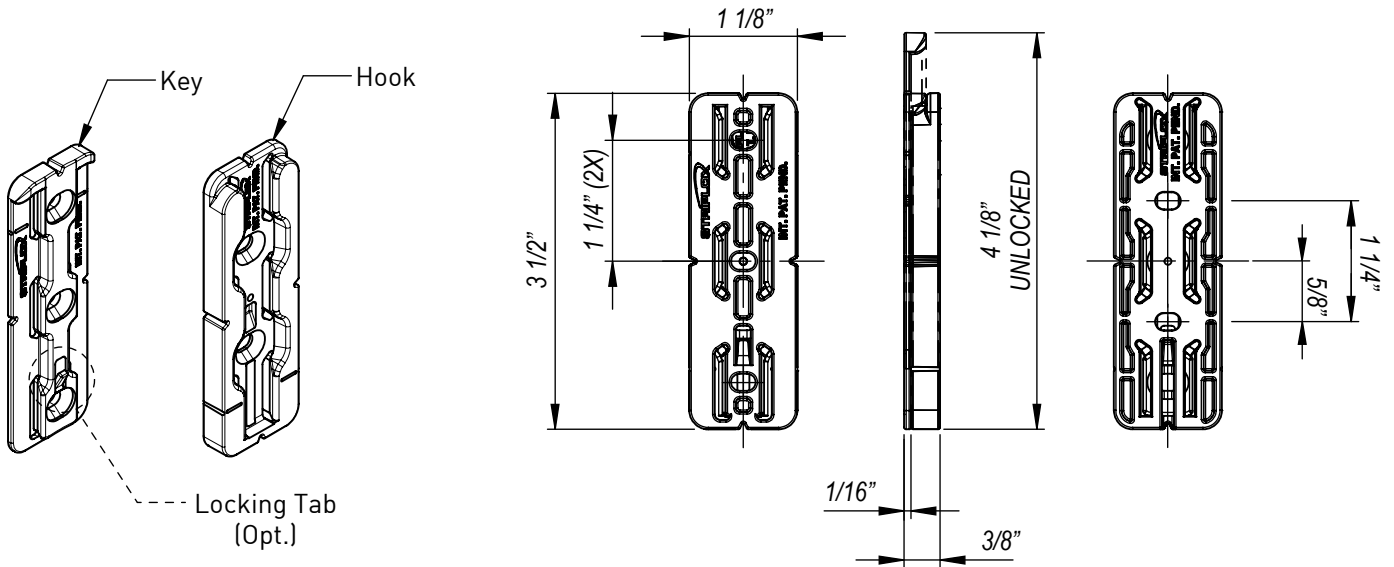

Striplox Pro 23

Rapid Assembly Systems

Mounting Data Sheet - US Version

All dimension in inches

General Dimensions

Material	High Strength Reinforced Nylon
Colour	Black
Fixing Method	8g Screws or Glue

*Ensure sufficient screw embedment in substrate.

Mounting Dimensions