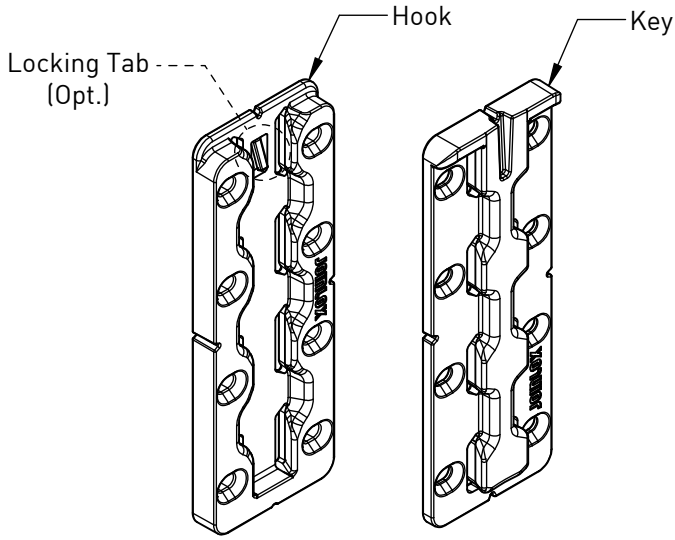

Striplox Pro 55

Rapid Assembly Systems

Professional Grade. Professional Results.

Mounting Data Sheet - US Version

All dimension in inches

General Dimensions

| | |
|---------------|--------------------------------|
| Material | High Strength Reinforced Nylon |
| Colour | Black |
| Fixing Method | 8g Screws or Glue |

*Ensure sufficient screw embedment in substrate.

Mounting Dimensions