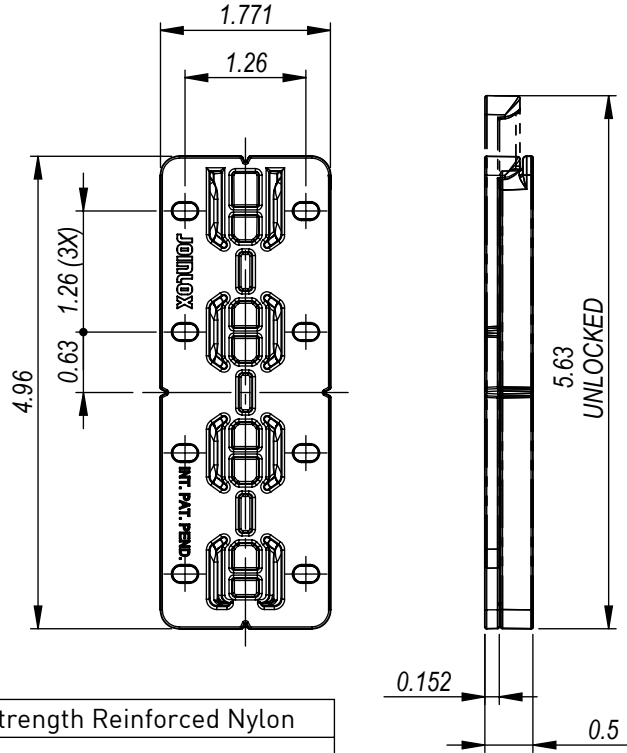

Striplox Pro 55

Rapid Assembly Systems

Professional Grade. Professional Results.

Mounting Data Sheet - US Version

All dimension in inches

General Dimensions

| | |
|---------------|--------------------------------|
| Material | High Strength Reinforced Nylon |
| Colour | Black |
| Fixing Method | 8g Screws or Glue |

*Ensure sufficient screw embedment in substrate.

Mounting Dimensions