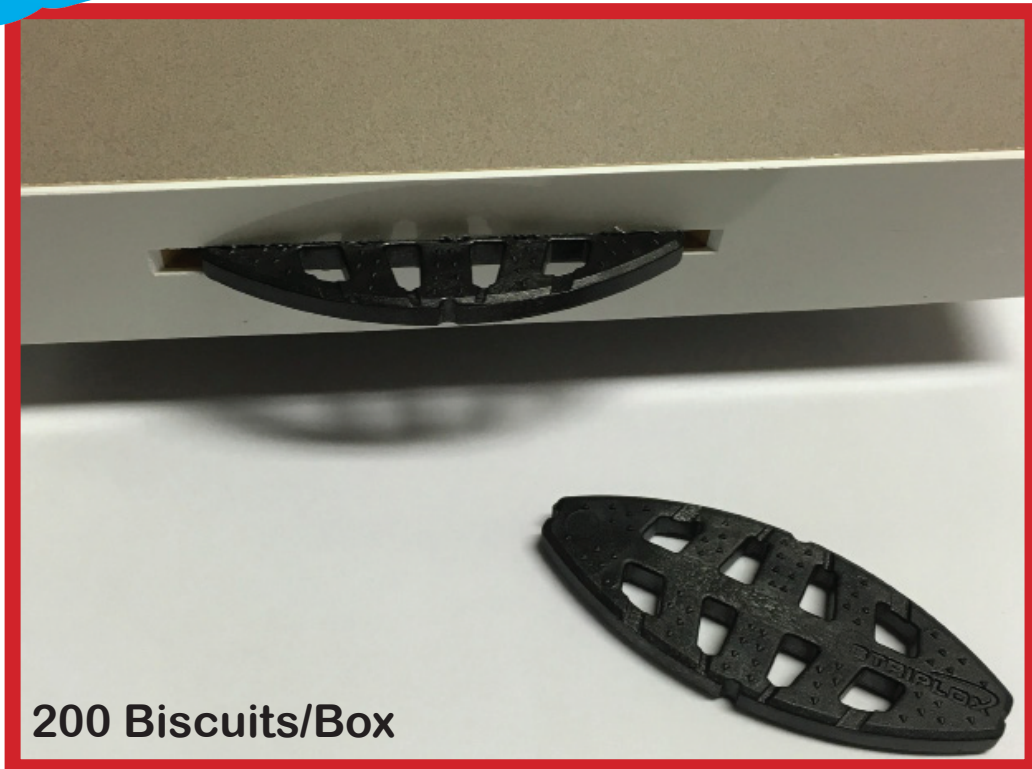

**HANG-IT
&
JOIN-IT**

**STRIPLOX Griplex
No 20 Biscuit**

- ✓ Quick and easy applications
- ✓ Standard No 20 size requires no glue to grip
- ✓ Removes the need to use clamps
- ✓ No drying time
- ✓ Flush finish every time

Units	Dimensions		
	W	L	H
Metric (mm/kg)	4.25	56	23
Imperial (in/lb)	0.167	2.2	0.9